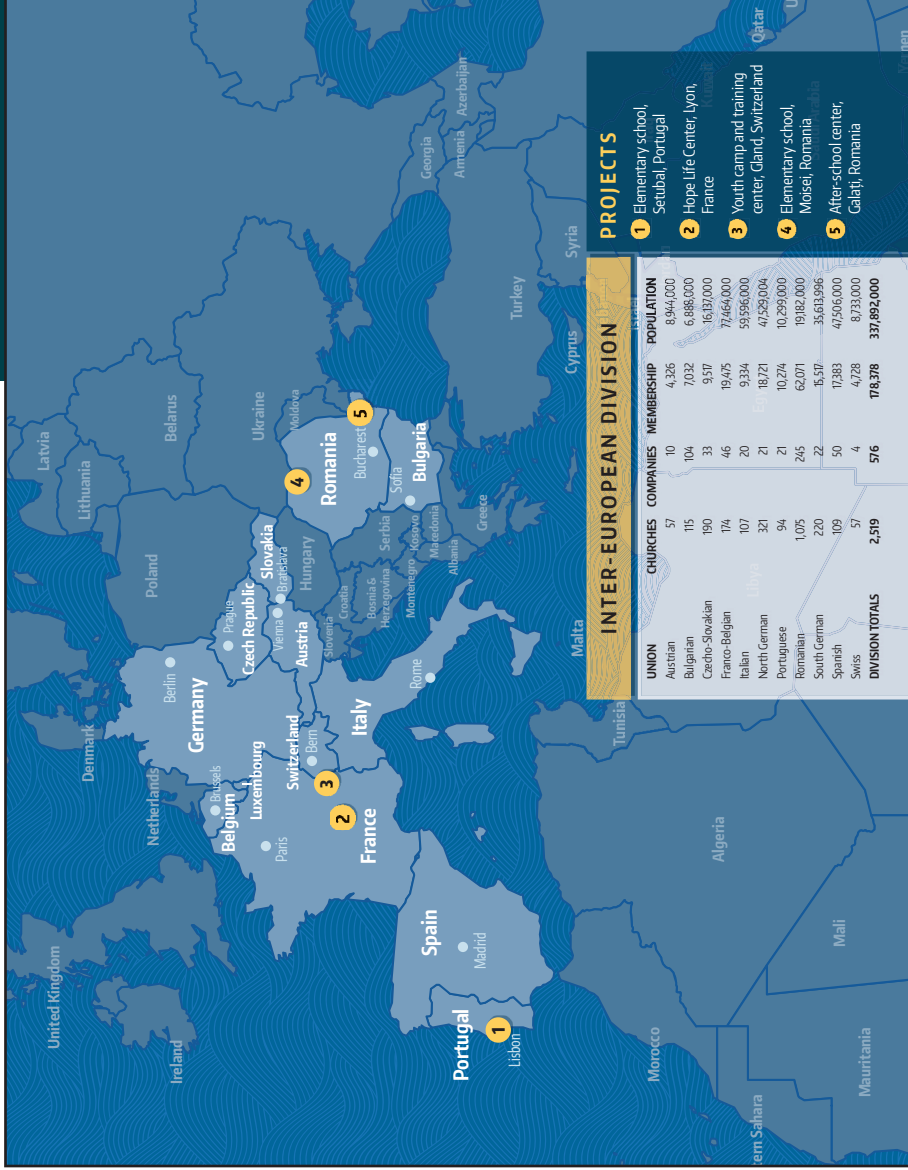

INTER-EUROPEAN Division